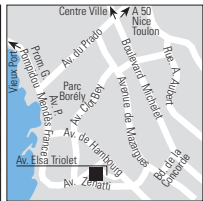

Map p. 24, grid E5 93584

39	Seasons	Rates in EURO, excl. breakfast	Single	Double
12	1 Jan-31 Dec		88/380	98/380

**Marseille**  
**Best Western Hotel Marseille Bonneveine Prado**

AC 6 Rewards 24000

Avenue Elsa Triolet  
F-13008 Marseille  
Tel. 04 91 22 96 00  
Fax 04 91 25 02 92  
reservation@marseillehotelprovence.com  
www.marseillehotelprovence.com  
Ideally located inner city, near the beaches and the famous Calanques. Very relaxing hotel, with garden, tennis court, swimming pool. The most spacious rooms in Marseille.