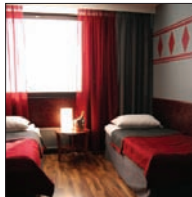

Seinäjoki Best Western CityHotel Seinäjoki AC 4 Rewards 16000

Kalevankatu 2
FIN-60100 Seinäjoki
Tel. +358-(0)6-2 15 91 11
Fax +358-(0)6-2 15 91 12
reception@sdr.fi
www.sdr.fi
Centrally located, opposite of the railway and bus station. Popular restaurants and a summer terrace. Several meeting rooms and three saunas, one of them with a pool.

Map p. 13, grid B5 SJY/91073

49	50	Seasons	Rates and reservations www.bestwestern.com	Single	Double
10	0.1				
0.1					
0.1					
1