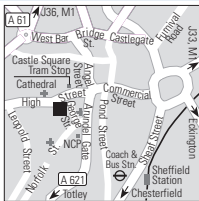

Sheffield
Best Western Cutlers Hotel

AC 5 Rewards 24000

George Street
Sheffield, S Yorkshire, S1 2PF
Tel. 0114 273 9939
Fax 0114 276 8332
enquiries@cutlershotel.co.uk
www.bw-cutlershotel.co.uk
Our hotel's unique location in Sheffield enables you to enjoy the metropolitan life that a major city has to offer, but the hotel also has close proximity to Sheffield's rural areas and the Peak District.

Map p. 17, grid B2 SZD /83893

45	80	18	Seasons	Rates in £, incl. breakfast	Single	Double
1	0.3	1	Jan-31 Dec		59/88	73/113.50
40