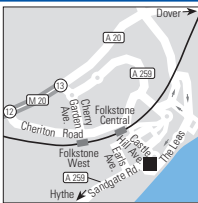

Folkestone
Best Western Clifton Hotel

AC 7 Rewards 32000

The Leas, Clifton Gardens
Folkestone, Kent, CT20 2EB
Tel. 01303 851231
Fax 01303 223949
reservations@theciltonhotel.com
www.bw-cliftonhotel.co.uk
Traditional Victorian style hotel, built in 1864 in centre of the Leas overlooking English Channel, perfect venue business/pleasure, peaceful location, only 10 minutes to town centre. Eurotunnel 3 miles, Dover 7 miles.

Map p. 17, grid D7 LGW /83677

80 rooms	80	75	Seasons	Rates in £, incl. breakfast	Single	Double
1	1 Jan-31 Dec				60/75	85/105
16