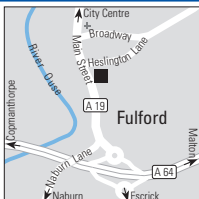

York
Best Western York Pavilion Hotel

AC 6 Rewards 32000

45 Main Street, Fulford York, North Yorkshire, YO10 4PJ
Tel. 01904 622099
Fax 01904 626939
reservations@yorkpavilionhotel.com
www.yorkpavilion.co.uk
Grade II listed Georgian country house 1.5 miles from the walls of historic York. Individually designed bedrooms and award-winning cuisine served in relaxed surroundings. Excellent base for touring North Yorkshire and the Moors.

Map p. 17, grid C1 LBA /83287

57	150	1	1	1	1	1	1	1	1
2	1	Jan-31	Dec	Single	Double				
1.5				82/122	94/144