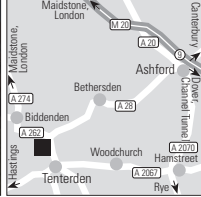

Ashford (8 miles), Tenterden
Best Western London Beach Golf Hotel

AC 7 Rewards 36000

Ashford Road, St. Michaels
Tenterden, Ashford, Kent, TN30 6HX
Tel. 01580 766279
Fax 01580 763884
enquiries@londonbeach.com
www.bw-londonbeachgolfhotel.co.uk
Situated in 100 acres of beautiful Wealden countryside, two miles from the historical town of Tenterden and 15 min from Ashford International Station, 30 min from the Port of Folkstone. An ideal base for visiting Leeds Castle, Sissinghurst Gardens, Tenterden Steam Railway or Biddenden Vineyards.

Map p. 17, grid D6 QDH /83798

24 noises	100 meters	40 Seasons	Rates in £, incl. breakfast	Single	Double
✖	10	1 Jan-31 Dec		85/99.95	110/129.90
Ⓢ	10