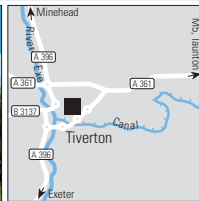

Tiverton
Best Western Tiverton Hotel

AC 6 Rewards 24000

Blundells Road Tiverton, Devon, EX16 4DB
Tel. 01884 256120
Fax 01884 258101
reservations@tivertonhotel.co.uk
www.bw-tivertonhotel.co.uk
Located in beautiful mid-Devon, close to Exmoor National Park and Devons stunning coastline. Award-winning hotel offers a superb base to explore the West Country. Located approximately 7 miles from J27, M5 on the edge of the market town of Tiverton.

Map p. 16, grid D6 EXT/83757

69 rooms	25	Seasons	Rates in £, incl. breakfast	Single	Double
7	1 Jan-31 Dec			59/82	90/113
18