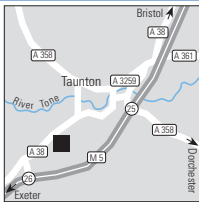

Taunton
Best Western Rumwell Manor Hotel

AC 8 Rewards 36000

Rumwell Taunton, Somerset, TA4 1EL
Tel. 01823 461902
Fax 01823 254861
reception@rumwellmanor.co.uk
www.rumwellmanor.co.uk
Georgian manor set amidst five acres of gardens with stunning country views. Renowned for its friendly relaxing atmosphere, the hotel offers comfortable en suite bedrooms, restaurant, bar & lounge. Ideal base for exploring the south west. No lift.

Map p. 16, grid E6 EXT/83739

20 rooms	32	Seasons	Rates in £, incl. breakfast	Single	Double
2	1 Jan-31 Dec			99/145	145/190
32