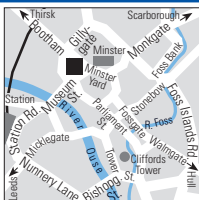

York (City Centre)
Best Western Dean Court Hotel

AC 9 Rewards 36000

Duncombe Place York, North Yorkshire, YO1 7EF
Tel. 01904 625082
Fax 01904 620305
sales@deancourt-york.co.uk
www.bw-deancourt.co.uk
All major attractions and leading shops are a short walk away. Air-conditioned award-winning restaurant, D.C.H., with Minster views and new Cafe-Bistro

Map p. 17, grid C1 LBA /83119

37	60	1	1	1	1	1	1	1	1
30	1	Jan-31	Dec	Single	Double				
0.5				85/125	110/190