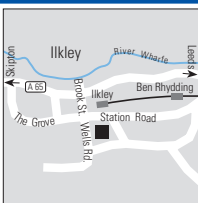

Ilkley, Leeds (14 miles)
Best Western Rombalds Hotel & Restaurant

AC 7 Rewards 28000

West View, Wells Road, Ilkley, West Yorkshire, LS29 9JG
Tel. 01943 603201
Fax 01943 816586
reception@rombalds.demon.co.uk
www.bw-rombaldshotel.co.uk
Situated on the edge of Ilkley Moor, this elegant Georgian hotel is in an area of outstanding beauty. With its AA rosetted award-winning restaurant, it provides a perfect location for touring Englands north country.

Map p. 17, grid B1 LBA/83743

15	50	10	Seasons	Rates in £, incl. breakfast	Single	Double
0.3	0.3	1	Jan-31 Dec		60/105	80/125