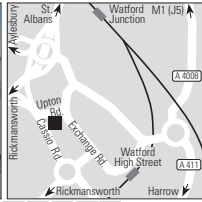

Outer London, Watford
Best Western White House Hotel

AC 6 Rewards 28000

27-31 Upton Road
Watford, Hertfordshire, WD18 0JF
Tel. 01923 237316
Fax 01923 233109
info@whitehousehotel.co.uk
www.bw-whitehousehotel.co.uk
This charming town house hotel is easily accessible from M1 and M25 and Watford Junction rail station. Being only 18 miles from central London it is an ideal base from which to see the famous sights.

Map p. 17, grid C5 LON /83770

57	200	Seasons	Rates in £, incl. breakfast	Single	Double
18	1	1 Jan-31 Dec		57/102	69/129
18