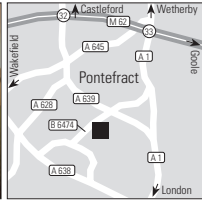

Pontefract
Best Western Rogerthorpe Manor Hotel AC 7 Rewards 32000

Thorpe Lane, Badsforth
Pontefract, West Yorkshire, WF9 1AB
Tel. 01977 643839
Fax 01977 641571
ops@rogerthorpemanor.co.uk
www.bw-rogerthorpemanor.co.uk
Set in the glorious countryside, minutes from the A1/M62 road links, this country house hotel offers stylish accommodation. The Jacobean Pub serving real ales and great food. Each bedroom is individually named and themed!

Map p. 17, grid B1 LBA /83653

22 rooms	250	10	Seasons	Rates in £, incl. breakfast	Single	Double
4	1	1	1 Jan-31 Dec		60/115	75/130