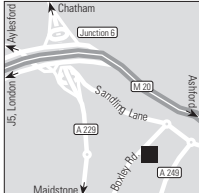

Maidstone Best Western Russell Hotel AC 6 Rewards 32000

136 Boxley Road, Penenden Heath
Maidstone, Kent, ME14 2AE
Tel. 01622 692221
Fax 01622 762084
res@therussellhotel.com
www.bw-russellhotel.co.uk
Victorian style hotel which has been recently refurbished, close to M2 & M20 motorways. Ideal location near town centre. Leeds Castle, London and other major visitor attractions nearby. Excellent restaurant / bar. Ample car parking.

Map p. 17, grid C6 RCS /83749

42 rooms	250 Seasons	Rates in £, incl. breakfast	Single	Double
35	1 Jan-31 Dec		65/109	75/119
1				
25