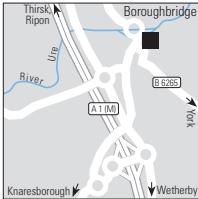

North Promenade, Blackpool
St Annes-on-Sea, Lancashire, FY8 2NQ
Tel. 01253 723241
Fax 01253 640069
glendower@bestwestern.co.uk
www.theglendowerhotel.co.uk
A 19th century hotel in one of the finest positions on the Fylde Coast, located in St. Annes On Sea, 3 miles from Blackpool. Modern facilities whilst retaining its original quality and style.

Map p. 17, grid A1 BLK /83699

60 noises	150 noises	4	3	Seasons	Rates in £, incl. breakfast	Single	Double
1	1	1	1	1 Jan-31 Dec		50/75	60/105

Blandford Forum
Best Western Crown Hotel AC 8 Rewards 36000

West Street
Blandford Forum, Dorset, DT11 7AJ
Tel. 01258 456626
Fax 01258 451084
crownhotel.blandford@hall-woodhouse.co.uk
www.bw-the-crownhotel.co.uk
The hotel is a beautiful and recently renovated Georgian Coach House located in the charming town of Blandford Forum, which is nestled in the famous Blackmore Vale of Dorset, good transport links from Salisbury, Poole and Bournemouth.

Horsefair
Boroughbridge, North Yorkshire, YO5
Tel. 01423 322328
Fax 01423 324512
sales@crownboroughbridge.co.uk
www.bw-crownboroughbridge.co.uk
A 300 year old former coaching inn, situated in the market town of Boroughbridge. Ideal for touring the Yorkshire Moors and Dales, and the market towns of Ripon, Harrogate and the city of York. Leisure centre.

16 Gervis Road
Bournemouth, Dorset, BH1 3EQ
Tel. 01202 554794
Fax 01202 299615
info@anglosswisshotel.com
www.bw-anglosswisshotel.co.uk
This contemporary hotel is accessed from the M3/M27 and located in Bournemouth's exclusive East Cliff area, 5 minutes walk from the beach and shopping areas of this seaside town. Free car parking, indoor pool and gym equipment make for a complete holiday.