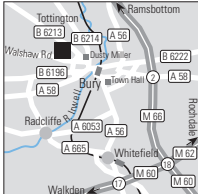

Manchester (10 miles), Bury Best Western Bolholt Country Park Hotel AC 7 Rewards 32000

Walshaw Road
Bury, Greater Manchester, BL8 1PU
Tel. 0161 7624000
Fax 0161 7624100
bolholt@laverderhotels.co.uk
www.bw-bolholtcountryparkhotel.co.uk
Located in over 50 acres of parkland we offer comfortable accommodation in modern, well equipped bedrooms. A superb, fully equipped health and leisure club with 2 indoor heated pools and a choice of restaurants. Ample on-site free parking.

Map p. 17, grid A2 BEQ /83810

62 rooms	350 Seasons	Rates in £, incl. breakfast	Single	Double
22	1 Jan-31 Dec		64/109	81/141
10				
10