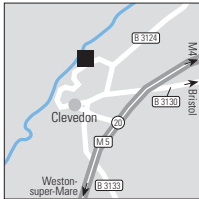

Bristol (12 miles), Clevedon
Best Western Walton Park Hotel

AC 6 Rewards 32000

Wellington Terrace
Clevedon, North Somerset, BS21 7BL
Tel. 01275 874253
Fax 01275 343577
info@waltonparkhotel.eclipse.co.uk
www.latonahotels.co.uk
Victorian building situated on cliffside overlooking the Severn Estuary. Award-winning restaurant, lounge bars and 40 bedrooms, many with sea views. Complimentary WiFi throughout. Ample free parking. 2 Miles from J20/ M5, ideal for touring the West Country.