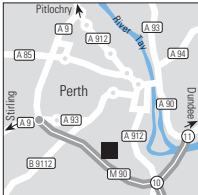

Perth
Best Western Queens Hotel

AC 8 Rewards 36000

Leonard Street
Perth, Perthshire, PH2 8HB
Tel. 01738 442222
Fax 01738 638496
enquiry@queensperth.co.uk
www.bw-queensperth.co.uk
Sited in Perth, Gateway to the Highlands we are an ideal base for touring and visiting our many attractions. Excellent facilities including superb leisure club with pool, sauna, jacuzzi, steam room and gym.

Map p. 15, grid D4 PSL /83496

51	200	Icons	Seasons	Rates in £, incl. breakfast	Single	Double
40	0	1 Jan-31 Dec			77.50/118	98.50/139
0