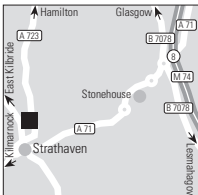

Strathaven, East Kilbride (7 miles)
Best Western Strathaven Hotel

AC 6 Rewards 28000

Hamilton Road
Strathaven, Lanarkshire, ML10 6SZ
Tel. 01357 521778
Fax 01357 520789
reception@strathavenhotel.com
www.strathavenhotel.com
A recently refurbished hotel dating from 1797. Set in three acres it is ideally situated on the outskirts of Strathaven, a picturesque market town, on A723.

Map p. 15, grid C5 GLA /83502

22	160	Icons	Seasons	Rates in £, incl. breakfast	Single	Double
25	7	1 Jan-31 Dec			60/90	80/120
20