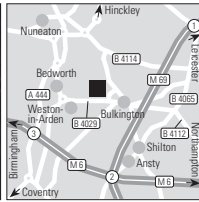

Coventry (6 miles)
Best Western Weston Hall Hotel

AC 5 Rewards 24000

Weston Lane, Bulkington
Coventry, Warwickshire, CV12 9RU
Tel. 02476 312989
Fax 02476 640846
info@westonhallhotel.co.uk
www.westonhallhotel.co.uk
A 16th century building, set in seven acres of grounds in a village location. All rooms en suite with modern amenities. Free car parking. Ideally situated for touring the Heart of England.

Map p. 17, grid B4 CVT /83768

36 rooms	11 Seasons	Rates in £, incl. breakfast	Single	Double
6	1 Jan-31 Dec		50/79	65/100
5