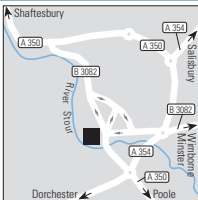

Blandford Forum
Best Western Crown Hotel AC 8 Rewards 36000

West Street
Blandford Forum, Dorset, DT11 7AJ
Tel. 01258 456626
Fax 01258 451084
crownhotel.blandford@hall-woodhouse.co.uk
www.bw-the-crownhotel.co.uk
The hotel is a beautiful and recently renovated Georgian Coach House located in the charming town of Blandford Forum, which is nestled in the famous Blackmore Vale of Dorset, good transport links from Salisbury, Poole and Bournemouth.

Map p. 16, grid E6 BOH /83681

32 noises	200 noises	17	14	Seasons	Rates in £, incl. breakfast	Single	Double
1	1	1	1	1 Jan-31 Dec		60/80	90/125