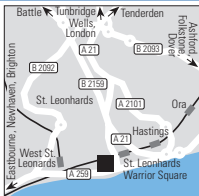

Hastings
Best Western Royal Victoria Hotel

AC 7 Rewards
28000

Marina, St Leonards on Sea
Hastings, East Sussex, TN38 0BD
Tel. 01424 445544
Fax 01424 721995
reception@royalvichotel.co.uk
www.bw-royalvichotel.co.uk
Victorian seafront hotel, offering modern day comforts and facilities, within easy walking distance of historic Hastings. Ideal base to visit 1066 country.

Map p. 17, grid C7 LYX /83746

50 noises	150	50	Seasons	Rates in £, incl. breakfast	Single	Double
1	1	1	Jan-31 Dec		58/90	60/130