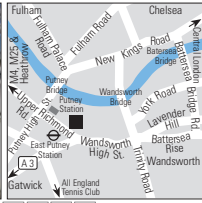

Outer London, Putney
Best Western Lodge Hotel

AC 7 Rewards 36000

52-54 Upper Richmond Road, Putney
London, SW15 2RN
Tel. 0208 8741598
Fax 0208 8740910
res@thelodgehotellondon.com
www.bw-lodgehotel.co.uk
Putney is a very attractive district of London - five minutes from the river Thames with many pubs and restaurants. Ideal base for South London and easy access to the M25 motorway and into south England countryside.

Map p. 17, grid B6 LON /83811

58	90	Seasons	Rates in £, incl. breakfast	Single	Double
15	0.5	1 Jan-31 Dec		96/162	117/184
3