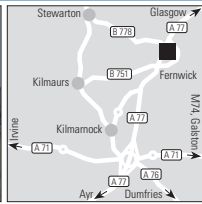

Kilmarnock (3 miles)
Best Western Fenwick Hotel

AC 6 Rewards 28000

Junction 8, M77
Fenwick, Ayrshire, KA3 6AU
Tel. 01560 600478
Fax 01560 600334
fenwick@bestwestern.co.uk
www.bw-fenwickhotel.co.uk
In the heart of Ayrshire. Fabulous for golf. Great for sightseeing and shopping in Glasgow. West coast 15 mins. Loch Lomond one hour. Great Scottish fayre. Modern spacious rooms. Free entry to Glasgow museums.

Map p. 15, grid C5 GLA /83476

30 noises	200	12	Seasons	Rates in £, incl. breakfast	Single	Double
3	1 Jan-31 Dec	3			55.50/105.50	71/126
18