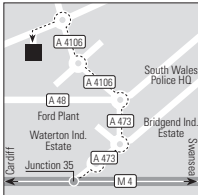

Bridgend, Nr Cardiff
Best Western Heronston Hotel & Leisure Club

AC 6 Rewards 32000

Ewenny Road
Bridgend, Mid Glamorgan, CF35 5AW
Tel. 01656 668811
Fax 01656 767391
reservations@bestwesternheronstonhotel.co.uk
www.bw-heronstonhotel.co.uk
2 miles from the Heritage Coastline, minutes from our vibrant capital Cardiff, and the cosmopolitan city of Swansea. This modern hotel boasts a full leisure club with indoor pool, traditional restaurant and bar.

Map p. 16, grid D5 CWL /83481

75	200	Icons	Seasons	Rates in £, incl. breakfast	Single	Double
17	1	1 Jan-31 Dec			75.50/139	82/145.50
22