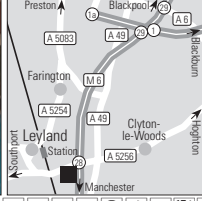

Preston (4 miles)
Best Western PREMIER Leyland Hotel AC 7 Rewards 36000

Leyland Way, Leyland
Preston, Lancashire, PR25 4JX
Tel. 01772 422922
Fax 01772 622282
leylandhotel@feathers.uk.com
www.bw-leylandhotel.co.uk
A recently refurbished hotel with a new Leisure Club featuring large indoor pool, spa, sauna, steam room and exercise room. New Restaurant and Coffee Shop. Ideally located near the Ribbles Valley, Lake District and Blackpool. Ground Floor Bedrooms.

Map p. 17, grid A1 XPT /83848

93 rooms	230	22	Seasons	Rates in £, incl. breakfast	Single	Double
0.5	1	1	1 Jan-31 Dec		69/134	79/144