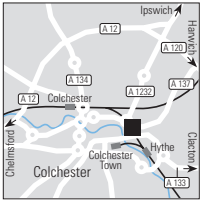

Colchester
Best Western The Rose & Crown Hotel

AC 6 Rewards 32000

East Street
Colchester, Essex, CO1 2TZ
Tel. 01206 866677
Fax 01206 866616
info@rose-and-crown.com
www.rose-and-crown.com
The oldest recorded inn in Britains oldest recorded town of Colchester. The hotel is lovingly restored with much of the original inn still to be seen. Oak timber beams throughout. Roaring log fire in tudor bar with real ale.

Map p. 17, grid D5 STN /83744

39 rooms	40 Seasons	Rates in £, incl. breakfast	Single	Double
1	1 Jan-31 Dec		59.95/108.95	89.90/138.90
0