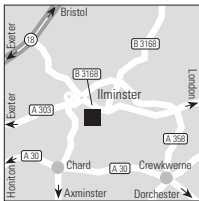

Station Road Ilminster, Somerset, TA19 9AR
Tel. 01460 52108
Fax 01460 53660
sales@shrubberyhotel.com
www.shrubberyhotel.com
Family run for over 45 years this country house hotel halfway to the west is 9 miles from Taunton J25, 0.5 mile Ilminster by-pass, ample parking, highly commended restaurant. Classic gardens and National Trust properties nearby.