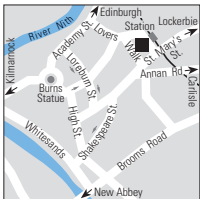

Dumfries
Best Western Station Hotel

AC 7 Rewards 28000

49 Lovers Walk Dumfries, Dumfries-shire, DG1 1LT
Tel. 01387 254316
Fax 01387 250388
info@stationhotel.co.uk
www.bw-stationhotel.co.uk
A mix of old world charm with modern comforts. One mile from the Borders countryside and the Burns Heritage Trail.

Map p. 15, grid C6 CAX /83501

32	100	1	1	1	1	1	1	1	1
76	1	Jan-31	Dec	Single	Double				
0				58.50/83.50	79/112