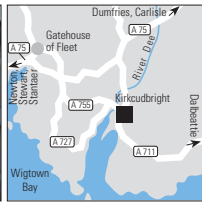

Kirkcubright
Best Western Selkirk Arms Hotel

AC 7 Rewards 32000

High Street
Kirkcubright, Kirkcubrightshire, DG6 4JG
Tel. 01557 330402
Fax 01557 331639
reception@selkirkarmshotel.co.uk
www.bw-selkirkarmshotel.co.uk
Comfortable hotel in pretty fishing town. A good centre for touring, golf, walking and bird watching. Many historical attractions nearby. Renowned restaurant and collection of malt whisky.

Map p. 15, grid C6 CAX /83500

16 noises	70	65	Seasons	Rates in £, incl. breakfast	Single	Double
28	1 Jan-31 Dec	28			69/86	100/124
28