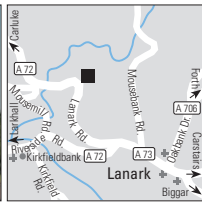

Lanark
Best Western Cartland Bridge Hotel

AC 8 Rewards 36000

Glasgow Road
Lanark, Lanarkshire, ML11 9UF
Tel. 01555 664426
Fax 01555 663773
sales@cartlandbridge.co.uk
www.bw-cartlandbridgehotel.co.uk
An hours drive from Glasgow or Edinburgh, this 3 star hotel is virtually unchanged from its days as a family mansion. The hotel serves as an excellent venue for: meetings, conferences, weddings and social events. We accommodate gatherings for between two and 300 guests.

Map p. 15, grid C5 EDI /83527

20 noises	300	28	Seasons	Rates in £, incl. breakfast	Single	Double
3	1 Jan-31 Dec	3			40/65	75/135
25