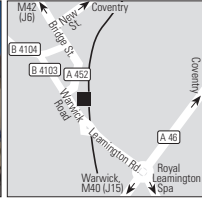

Kenilworth, Warwick (4 miles)
Best Western Peacock Hotel AC 5 Rewards 28000

149 Warwick Road
Kenilworth, Warwickshire, CV8 1HY
Tel. 01926 851156
Fax 01926 864644
reservations@peacockhotel.com
www.peacockhotel.co.uk
Award-winning hotel and two restaurants themed in vibrant and colourful decor with luxurious furnishings and air-conditioning. Close to Warwick Castle, Shakespeare country and golfing, it makes for an ideal short break.

29 noises	12	Seasons	Rates in £, incl. breakfast	Single	Double
6	1 Jan-31 Dec			49/69	63/83
15