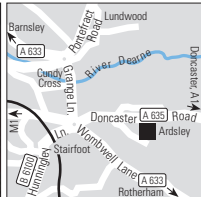

Barnsley (3 miles)
Best Western Ardsley House Hotel & Health Club

AC 7 Rewards 28000

Doncaster Road, Ardsley
Barnsley, South Yorkshire, S71 5EH
Tel. 01226 309955
Fax 01226 205374
ardsley.house@forestdale.com
www.ardsleyhousehotel.co.uk
Built in the 18th century, the hotel stands in its own grounds. Situated close to the M1/A1 and convenient for the Dales, the Peaks and other attractions.

Map p. 17, grid B2 LBA /83602

74 noises	300 meters	20 Seasons	Rates in £, incl. breakfast	Single	Double
✖	3	1 Jan-31 Dec		53/113	68/129
Ⓢ	24