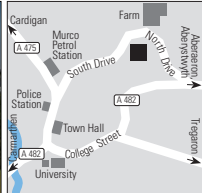

Lampeter, Ceredigion
Best Western Falcondale Mansion Hotel

AC 9 Rewards 36000

Falcondale Drive
Lampeter, Ceredigion, SA48 7RX
Tel. 01570 422910
Fax 01570 423559
info@falcondalehotel.com
www.falcondalehotel.com
An Italianate country mansion in 14 acres of private gardens & ornamental woodland, spectacular views of the valley from many rooms. 2 kms from the university & market town of Lampeter, and only 20 minutes from the coast.

Map p. 16, grid D4 CWL/83442

19	60	100	150	200	300	400	500	600	700	800	900	1000
100	35	42	Seasons		Rates in £, incl. breakfast		Single	Double				
1	1 Jan-31 Dec		90/153			126/153