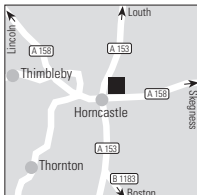

Horncastle, Lincolnshire
Best Western Admiral Rodney Hotel

AC 6 Rewards
28000

North Street
Horncastle, Lincolnshire, LN9 5DX
Tel. 01507 523131
Fax 01507 523104
reception@admiralrodneym.com
www.admiralrodneym.com
Friendly former coaching inn, renowned for its fine food and wines. In the historic market town of Horncastle, famous for its many antique shops, at the foot of the beautiful Lincolnshire Wolds.

Map p. 17, grid C3 HUY /83661

31 noises	140	28	Seasons	Rates in £, incl. breakfast	Single	Double
1	22	1	Jan-31 Dec		65/85	90/110