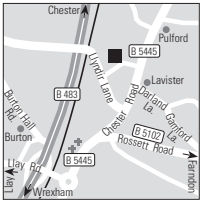

Chester (6 miles)
Best Western Llyndir Hall Hotel

AC 6 Rewards 24000

Llyndir Lane, Rossett
Chester, Cheshire, LL12 0AY
Tel. 01244 571648
Fax 01244 571258
llyndirhallhotel@feathers.uk.com
www.bw-llyndirhotel.co.uk
Genuine top quality country house hotel and spa, set in the glorious North Wales countryside minutes from Chester and Wrexham. Having undergone a major reinvestment to provide deluxe bedrooms with every conceivable luxury.

Map p. 17, grid A2 LPL /83863

48 rooms	31 Seasons	Rates in £, incl. breakfast	Single	Double
6	1 Jan-31 Dec		54/129	74/149
6