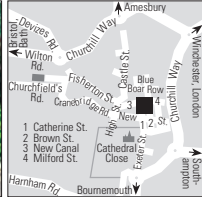

Salisbury
Best Western Red Lion Hotel

AC 9 Rewards 36000

Milford Street
Salisbury, Wiltshire, SP1 2AN
Tel. 01722 323334
Fax 01722 325756
reception@the-redlion.co.uk
www.the-redlion.co.uk
Traditional 13th century Coaching Inn in the heart of the city centre. Elegantly designed bedrooms and modern conference facilities. Ideal for visiting Salisbury Cathedral, Stonehenge, New Forest, Wilton House and Hardys Wessex.

Map p. 17, grid A6 SOU /83062

51 noises	100	75	Seasons	Rates in £, incl. breakfast	Single	Double
4	75	1	Jan-31 Dec		85/115	105/145
0