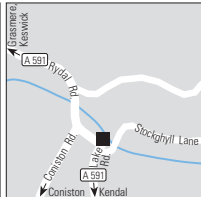

Ambleside
Best Western Ambleside Salutation Hotel

AC 9 Rewards 36000

Lake Road
Ambleside, Cumbria, LA22 9BX
Tel. 01539 432244
Fax 01539 434157
ambleside@hotelslakelake.co.uk
www.bw-hotelslakelake.co.uk
In the heart of the Lake District, 17th century village hotel, beautiful en suite rooms, good food, friendly service and spectacular scenery. Lift in main hotel. Leisure centre on site. Hotel is completely non-smoking. Please note that no family rooms are available and children in their own rooms will be full price.

Map p. 15, grid C7 CAX /83750

47 noises	80 meters	95 Seasons	Rates in £, incl. breakfast	Single	Double
✖	4	1 Jan-31 Dec		69.50/109.50	94/149
Ⓢ	64