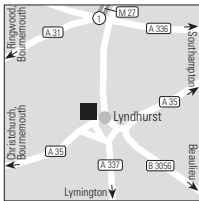

Southampton (8 miles)
Best Western Crown Hotel

AC 9 Rewards 36000

High Street
Lyndhurst, Hampshire, SO43 7NF
Tel. 023 80282922
Fax 023 80282751
reception@crownhotel-lyndhurst.co.uk
www.crownhotel-lyndhurst.co.uk
The area abounds with places of interest ranging from the finest of motor museums, royal dwellings and abbeys to all the attractions of Southampton, Winchester and Salisbury.

Map p. 17, grid A6 SOU /83212

38	70	14	Seasons	Rates in £, incl. breakfast	Single	Double
1	4	1	Jan-31 Dec		71/88.50	97/152
8