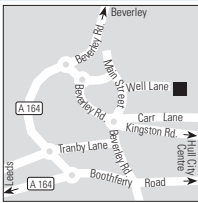

Map p. 17, grid B1 LBA /83689

30 noises	132	35	Seasons	Rates in £, incl. breakfast	Single	Double
1	32	7.5	1 Jan-31 Dec		52/65	57/70

Hull (4 miles)
Best Western Willerby Manor Hotel

AC 7 Rewards 28000

Well Lane, Willerby, Hull, East Yorkshire, HU10 6ER
Tel. 01482 652616
Fax 01482 653901
willerbymanor@bestwestern.co.uk
www.bw-willerbymanor.co.uk
This hotel is ideally situated for exploring the historic sites of York and Beverley and the vibrant city of Hull with its Euro port ferry terminal. Offers a high standard of accommodation, along with extensive leisure facilities.