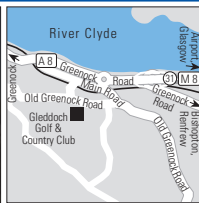

Langbank, Old Greenock Road
Port Glasgow, Renfrewshire, PA14 6Y
Tel. 01475 540711
Fax 01475 540207
reservations.gladdochhouse@ohiml.com
www.bw-gladdochhousehotel.co.uk
The Best Western Gladdoch House Hotel is situated close to Glasgow International Airport (8 miles) and only 20 minutes from Glasgow City Centre. Spectacular views from the Hotel over the Clyde to Ben Lomond beyond.