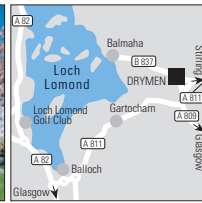

Map p. 15, grid B5 GLA /83484

37 noises	100	48	Seasons	Rates in £, incl. breakfast	Single	Double
0	1 Jan-31 Dec	0			35/65	70/130
66						

Loch Lomond (3 miles), Drymen
Best Western Winnock Hotel

AC 8 Rewards 36000