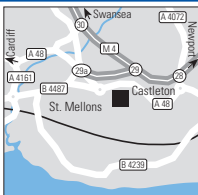

Map p. 16, grid D1 HLY /83471

43	180	Icons	Seasons	Rates in £, incl. breakfast	Single	Double
85	7	1 Jan-31 Dec			69.65/99.65	109.30/159.30
90						

Cardiff (8 miles)
Best Western St. Mellons Hotel

AC 7 Rewards 32000