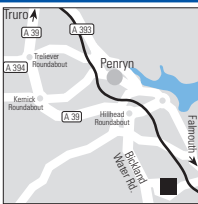

Falmouth
Best Western Penmere Manor Hotel

AC 9 Rewards 36000

Mongleath Road
Falmouth, Cornwall, TR11 4PN
Tel. 01326 211411
Fax 01326 317588
reservations@penmere.co.uk
www.bw-penmeremanoorhotel.co.uk
Georgian country house in gardens 1 mile from the historic port of Falmouth. Fine dining in the Manor Restaurant or informal eating in the Manor Bar. Extensive indoor and outdoor leisure facilities. Only 20 minutes from Truro, Redruth & Helston.

Map p. 16, grid B7 NQY /83086

37 rooms	80	35	Seasons	Rates in £, incl. breakfast	Single	Double
1	1 Jan-31 Dec				43/72	80/144
16